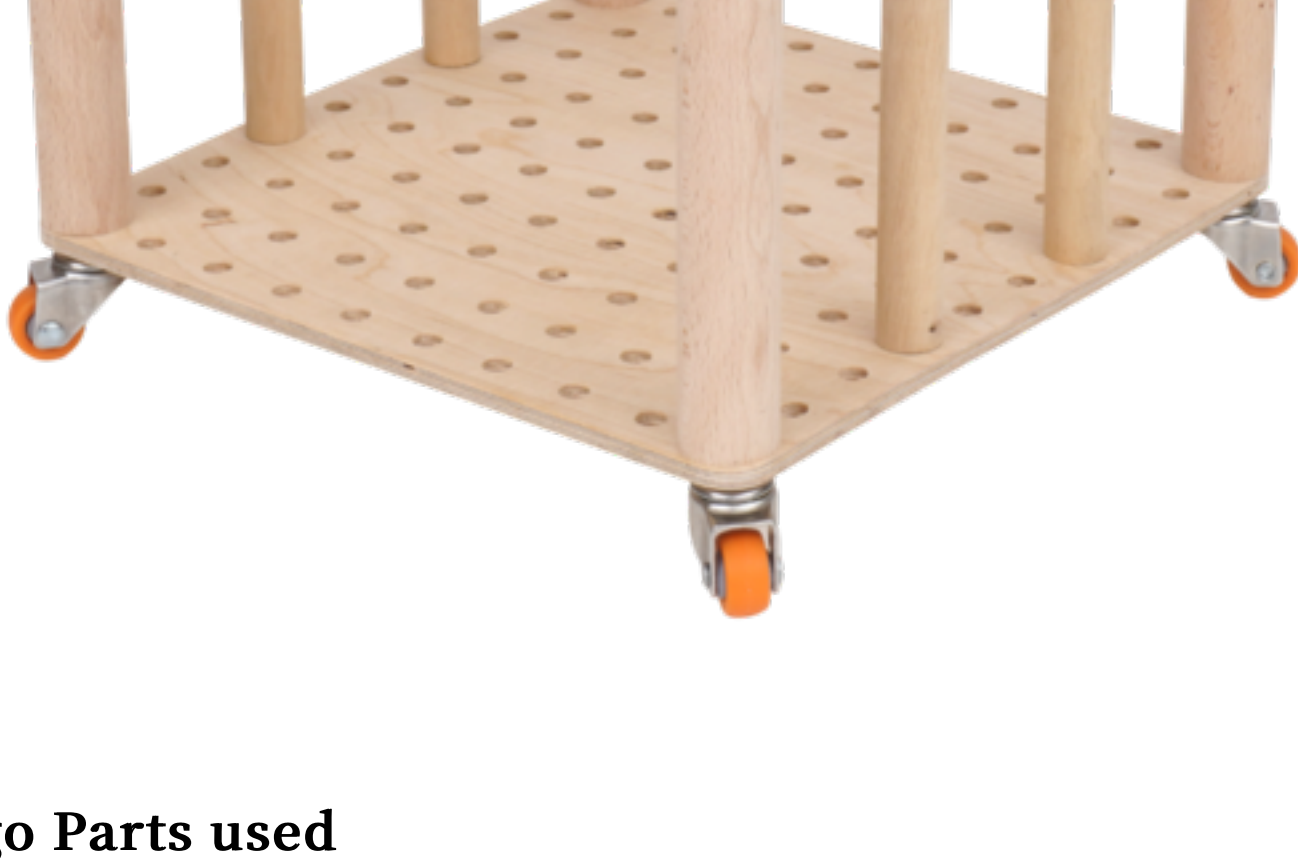

Tetri Basket

Another set created for [Ikego.World](#). Here are the pictures. Written info and links below.

Ikego Parts used

- [120.1 \(300mm rail\)](#)
- [112.5 \(thin rod 210mm, M4 threads\)](#)
- [102.3 \(Board\)](#)
- [102.2 \(Tetri Board\)](#)
- [095.5 \(rod 210mm, M6 threads\)](#)
- [099.1 \(wheels\)](#)
- [099.2 \(wheels with breaks\)](#)
- [086.1 \(M4 bolt ~20mm\)](#)
- [082.1 \(M6 bolt, ~50mm\)](#)
- [072.1 \(spacer, ~15mm\)](#)
- [069.1 \(M4 washer, ~15mm\)](#)